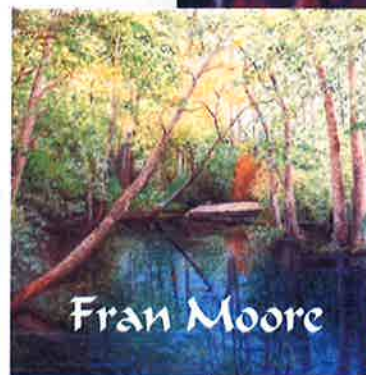

Karen Rose

Fran Moore